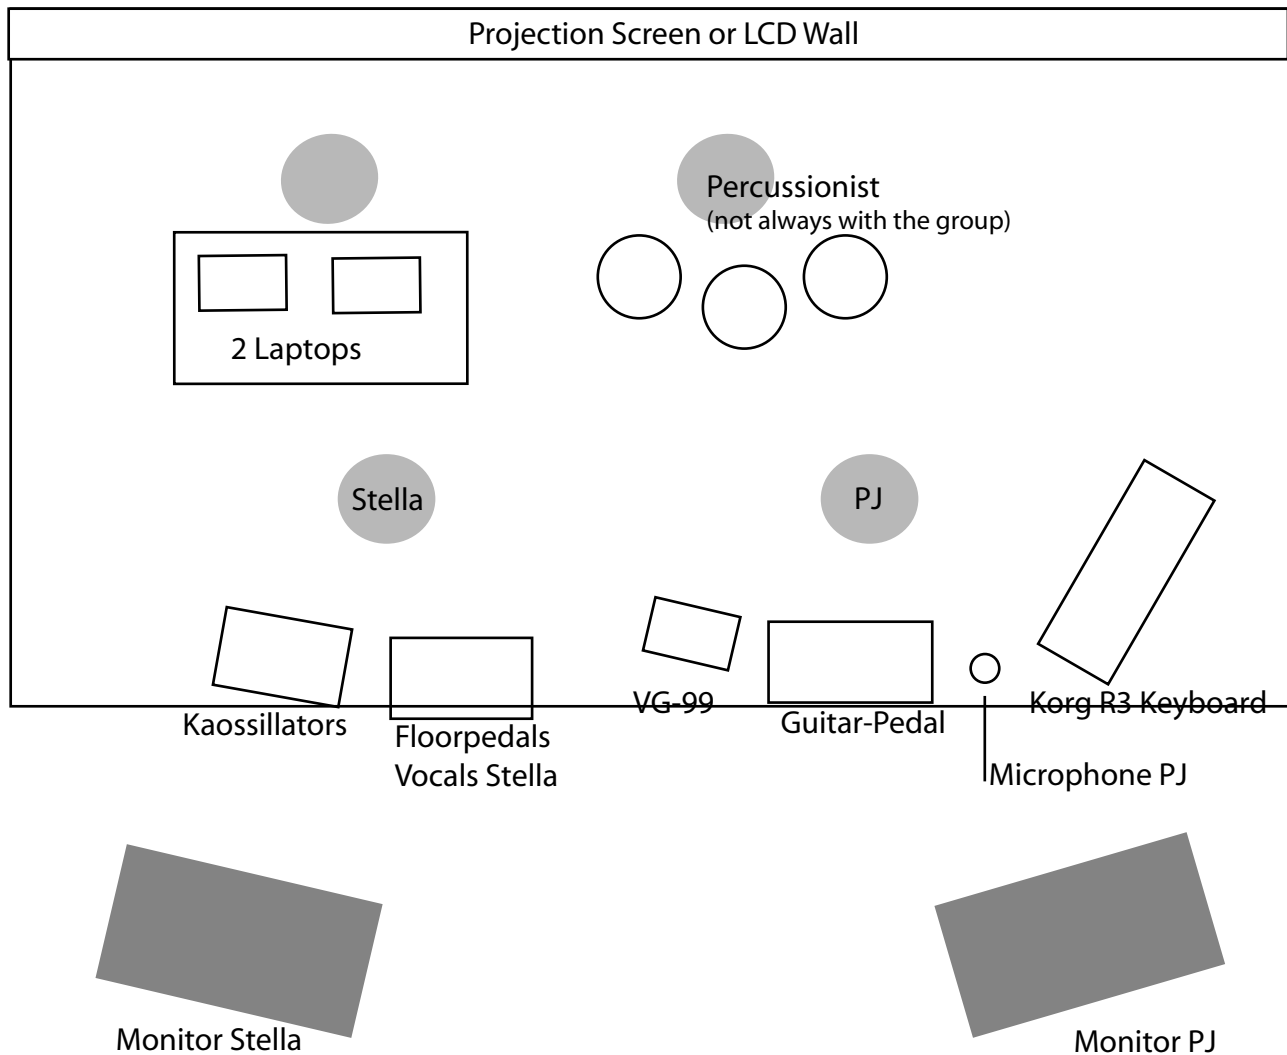

SCHALTKREIS WASSERMANN

Channels:

- Vocals Stella (stereo, line - she's got her signal processing on stage as foot pedals)
- Vocals PJ (normal microphone)
- GuitarSynth Roland VG-99, played by PJ, stereo, line
- Kaossilator Stella, stereo, line
- Korg R3, PJ, stereo, line
- Stereo playback from laptop 1 (or its audio interface)

- Video signal from laptop2, 1024 x 768pixels or VGA.
- We need a strong beamer or a LCD wall.

The laptop operator should be seated at a low table so he doesn't disturb the visuals

Schaltkreis Wassermann, c/o hypermusic, Stella & PJ Wassermann
Dombergweg 12, CH-4423 Hersberg, Switzerland
Tel 0041 61 921 31 20, Fax 0041 61 921 31 08
info@schaltkreiswassermann.com, www.schaltkreiswassermann.com